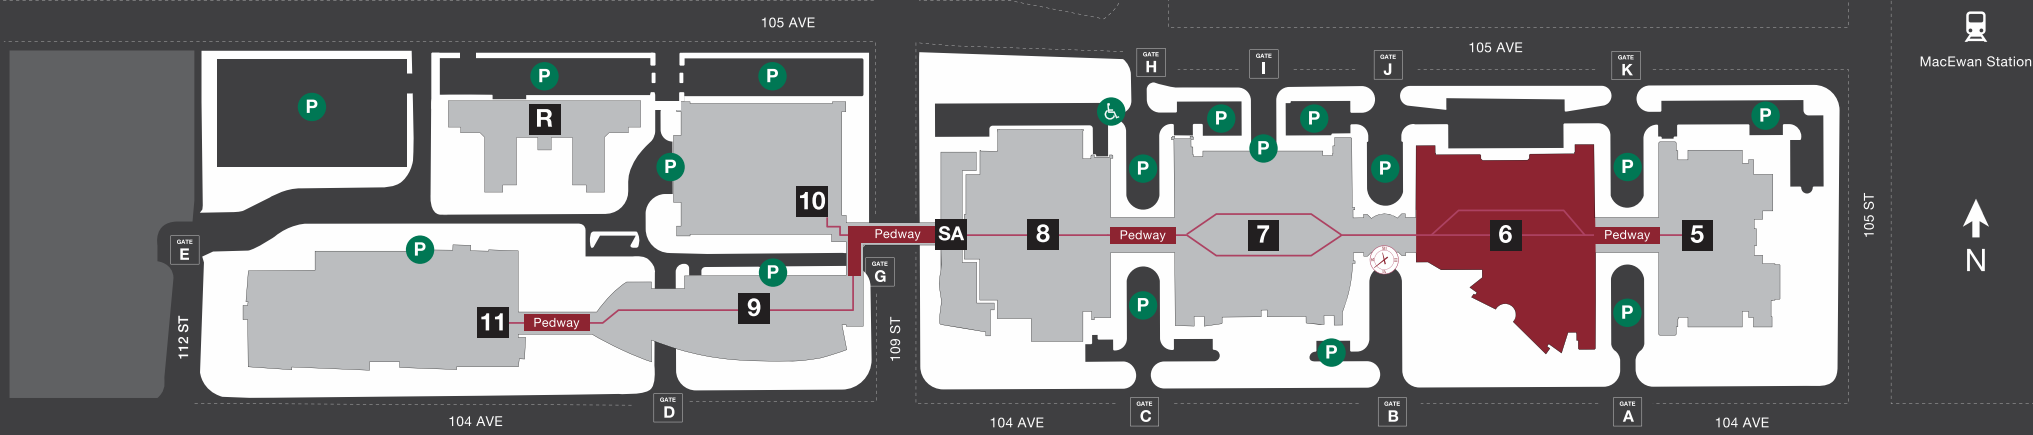

Building 6

City Centre Campus
MacEwan University

Legend

- Building Gate ID
- Food Services
- Clock Tower
- Stair
- Parking
- Washroom
- Pedway
- Barrier-Free Washroom
- Elevator
- All Gender Washroom

Room Numbering

6-212

Second Floor