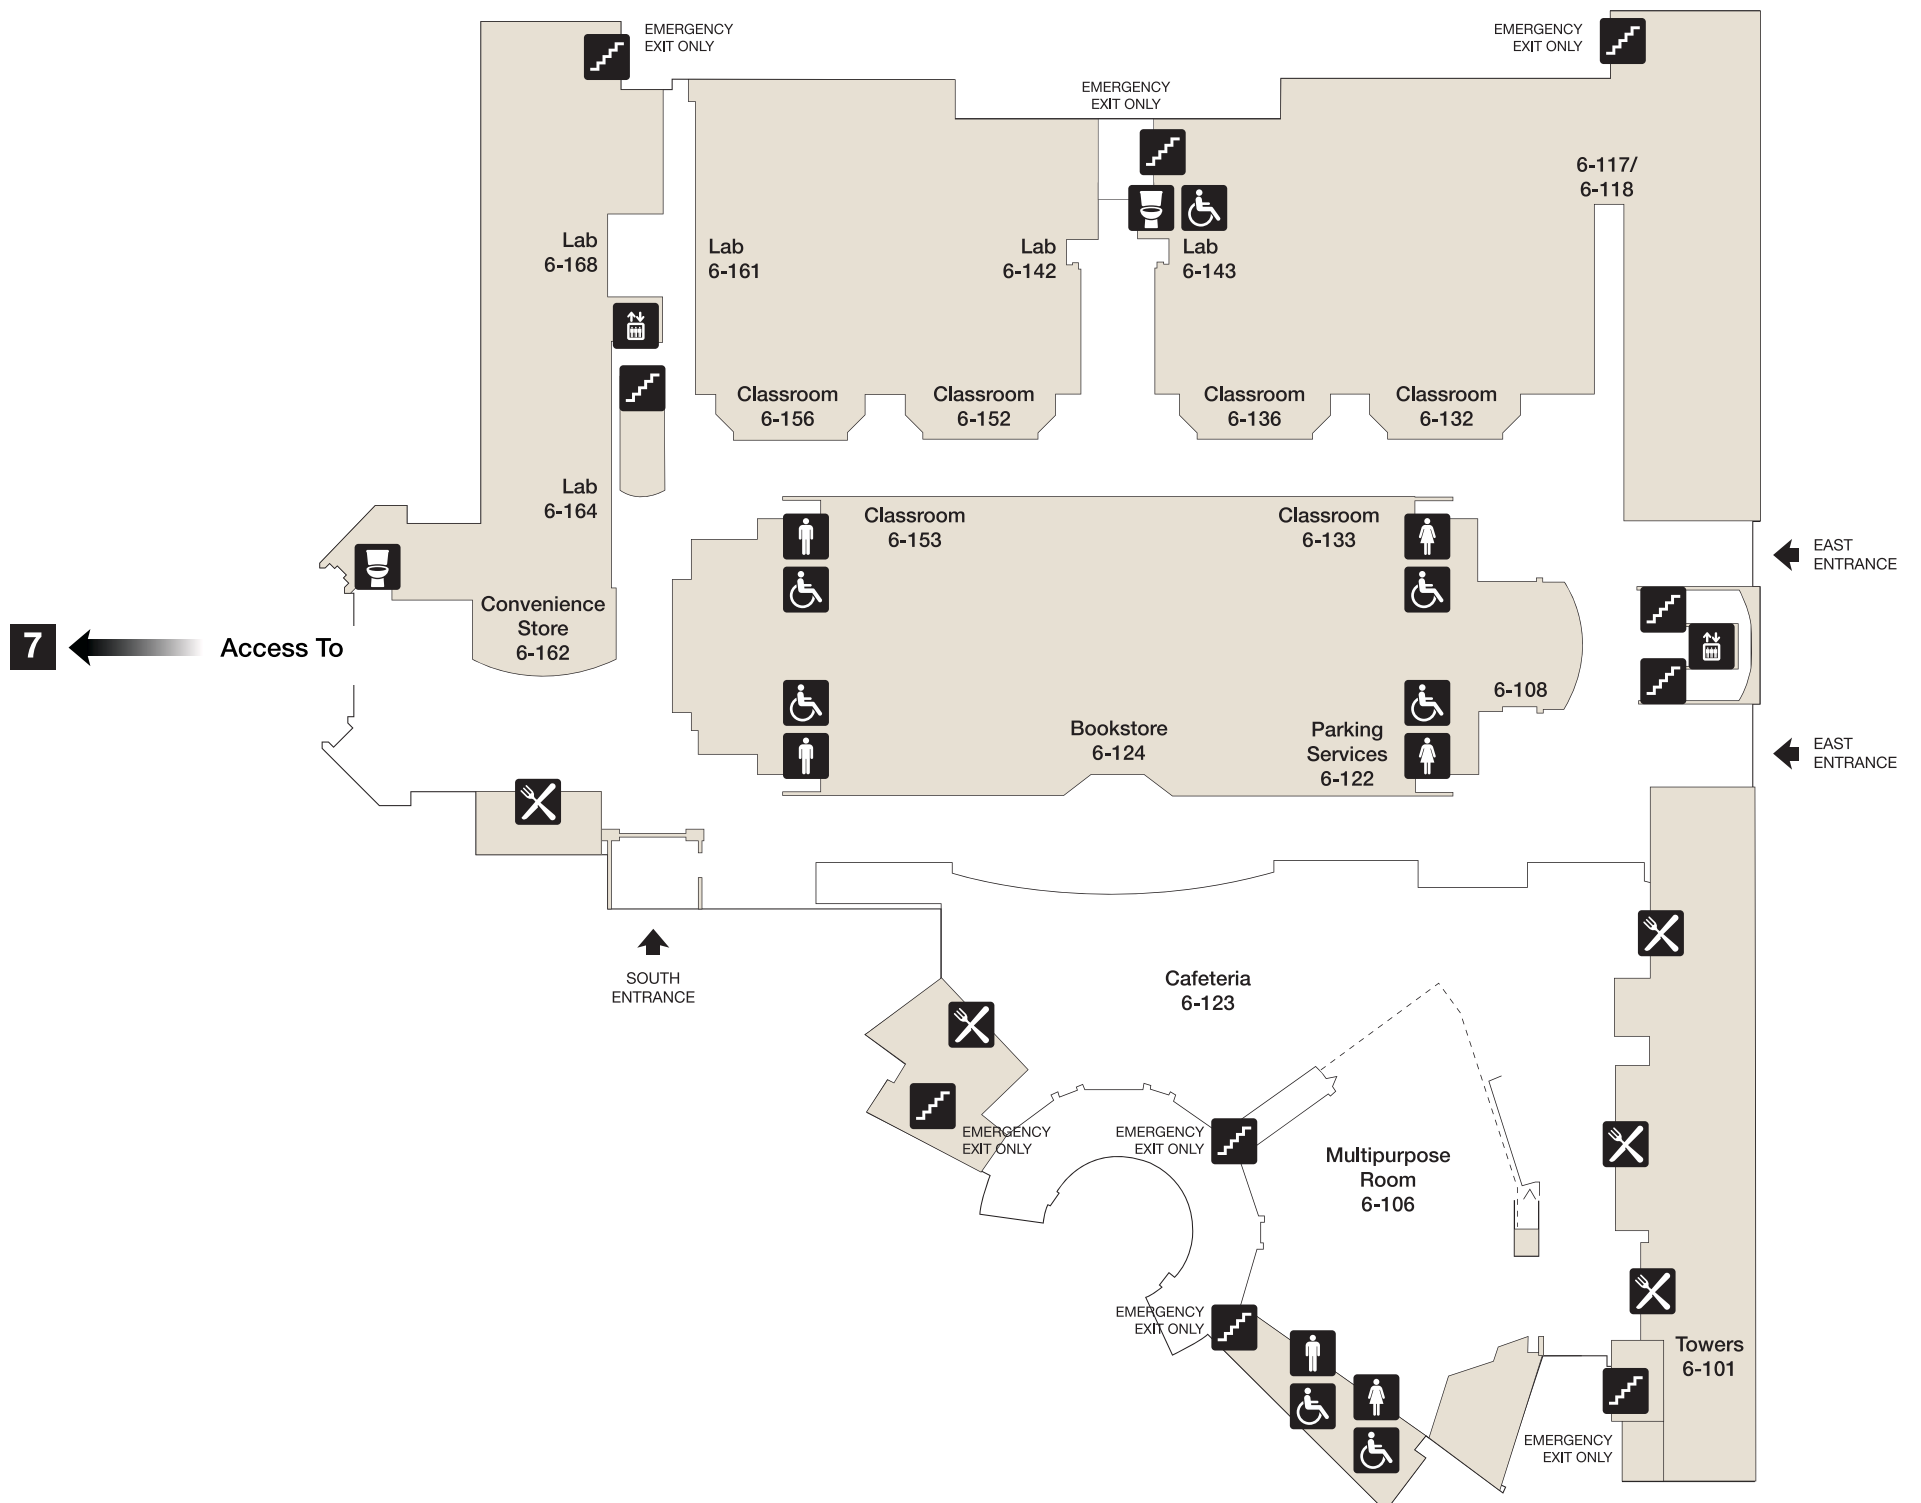

Room Numbering

6-112

Main Floor