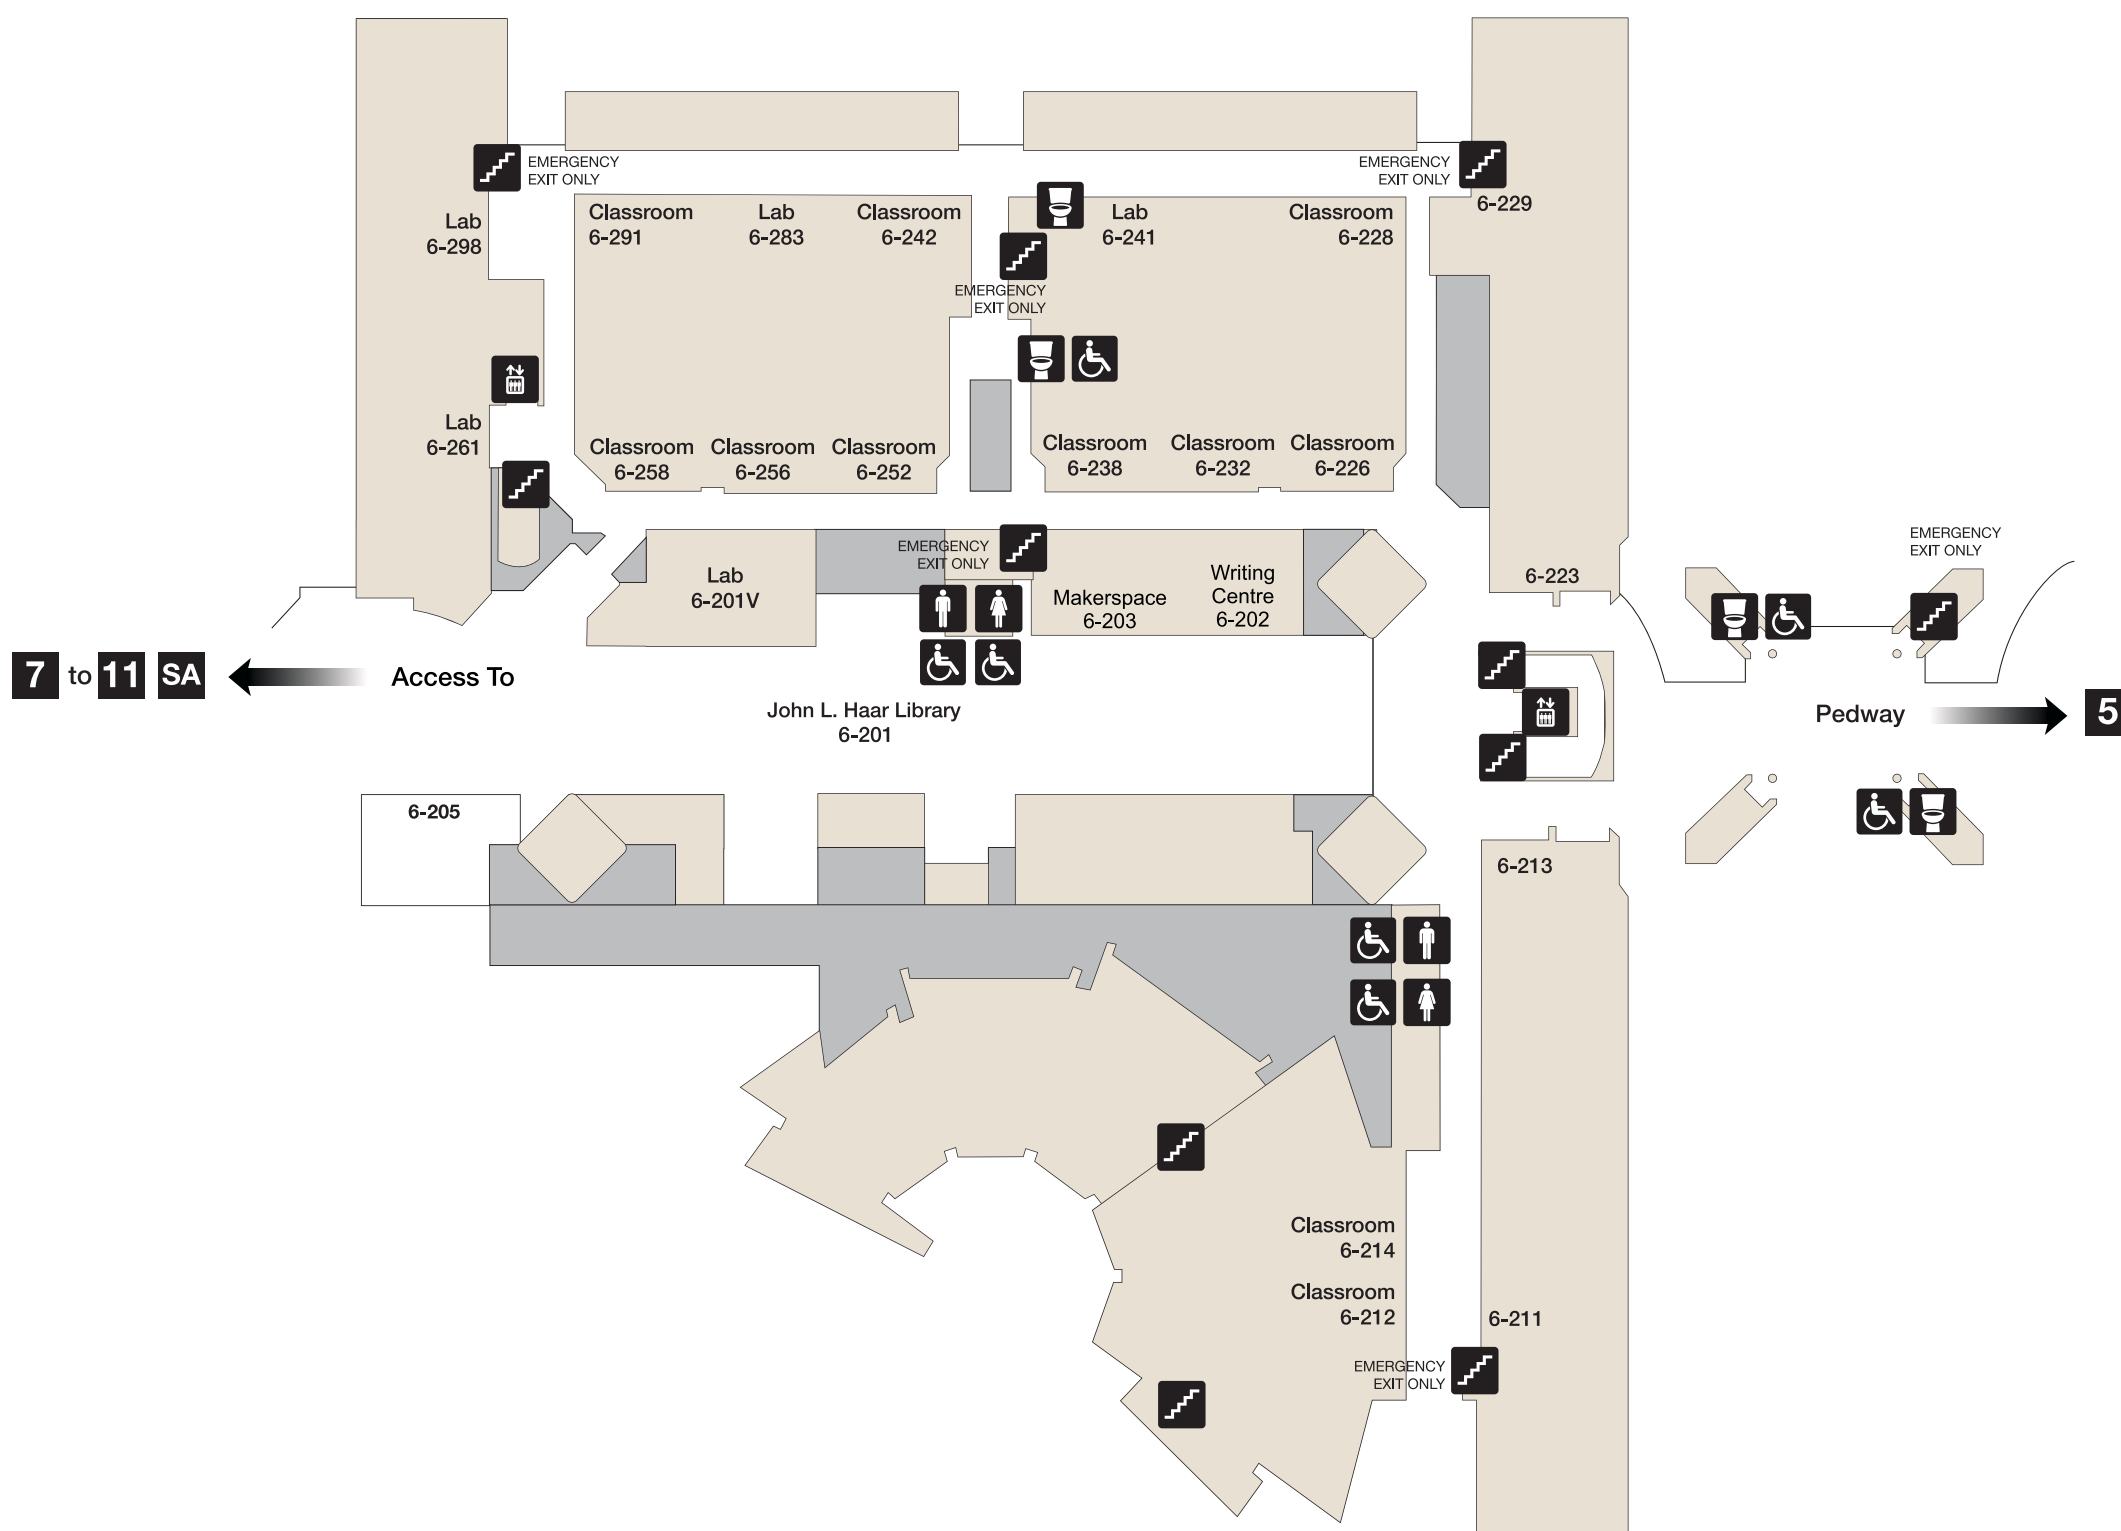

Room Numbering

6-212

Second Floor