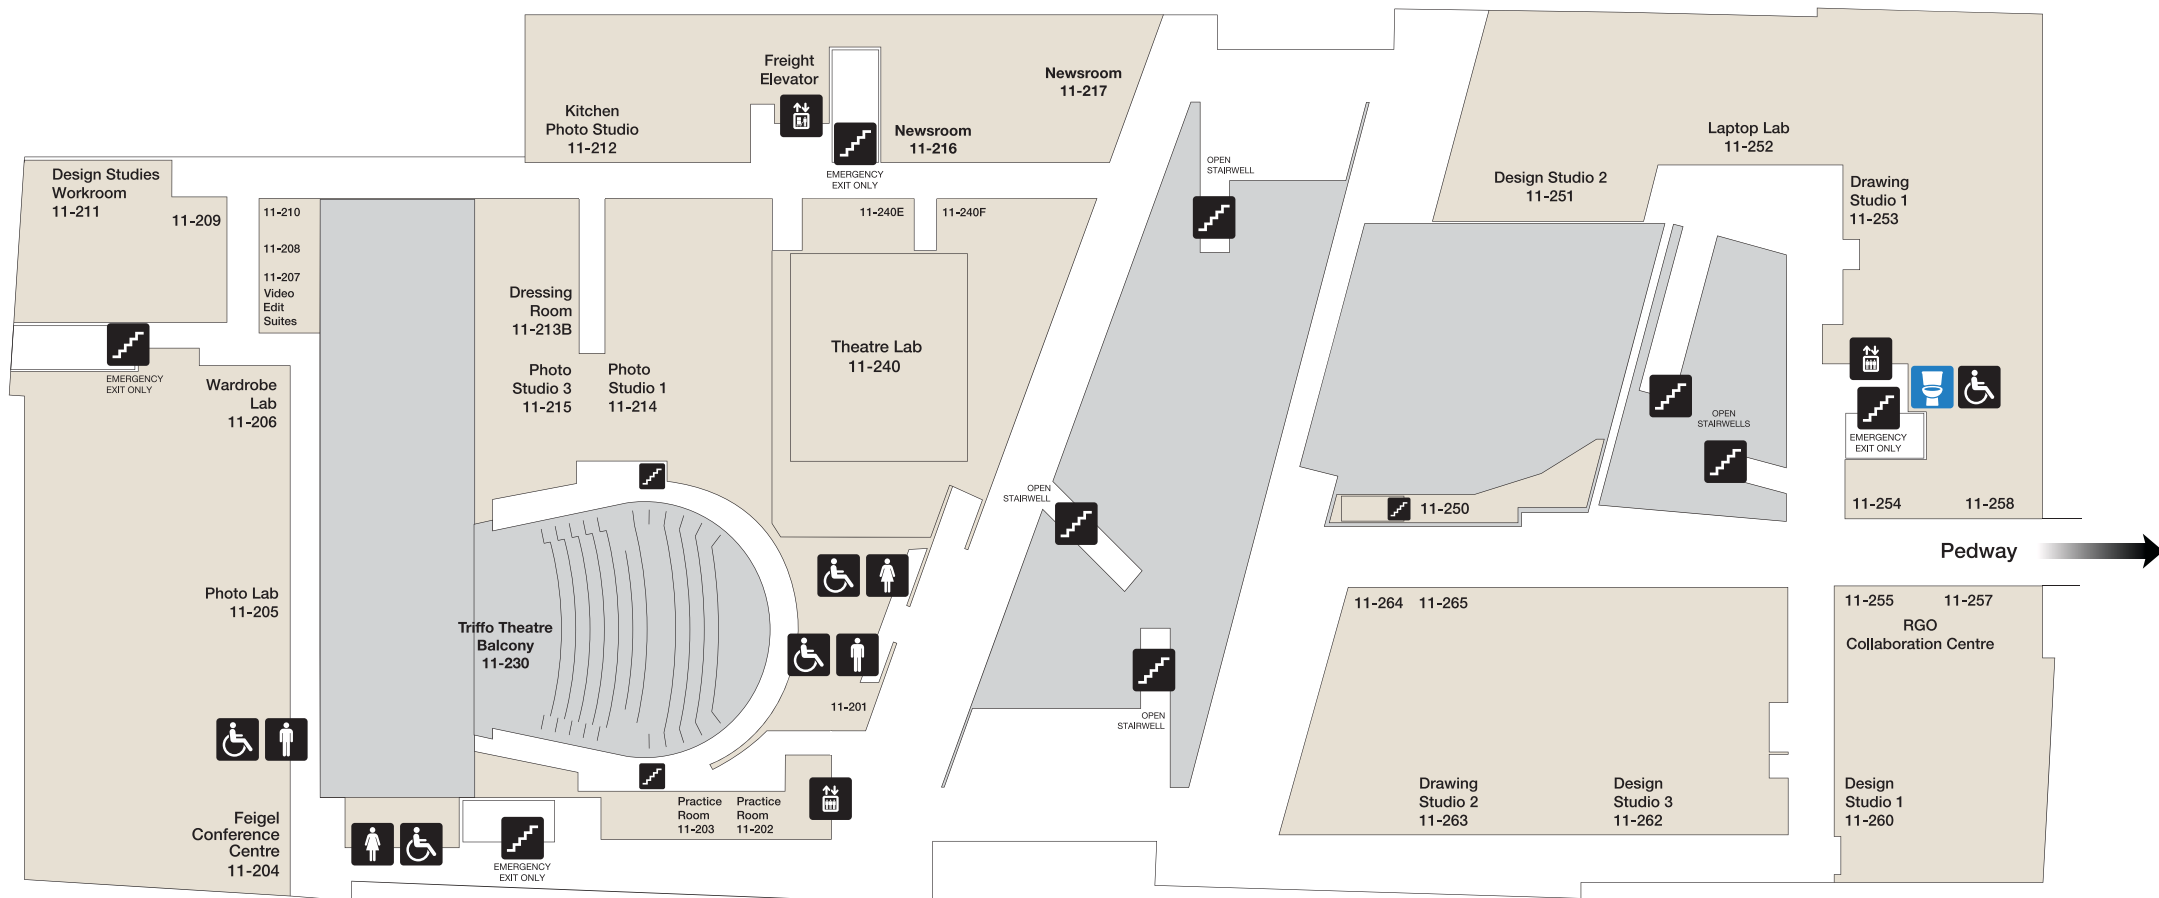

Room Numbering

Basement, Parkade

Building 11
Allard Hall
City Centre Campus
MacEwan University

Legend

- Building Gate ID
- Clock Tower
- Parking
- Pedway
- Elevator
- Food Services
- Stair
- Washroom
- Barrier-Free Washroom
- All Gender Washroom

Room Numbering

Main Floor

Building 11
Allard Hall
City Centre Campus
MacEwan University

Legend

- GATE # Building Gate ID
- Clock Tower
- Parking
- Pedway
- Elevator
- Food Services
- Stair
- Washroom
- Barrier-Free Washroom
- All Gender Washroom

Room Numbering

11-212

Second Floor

Building 11
Allard Hall
City Centre Campus
MacEwan University

Legend

- Building Gate ID
- Clock Tower
- Parking
- Pedway
- Elevator
- Food Services
- Stair
- Washroom
- Barrier-Free Washroom
- All Gender Washroom

Room Numbering

11-412

Fourth

Building 11
Allard Hall
City Centre Campus
MacEwan University

Legend

- Building Gate ID
- Clock Tower
- Parking
- Pedway
- Elevator
- Food Services
- Stair
- Washroom
- Barrier-Free Washroom
- All Gender Washroom