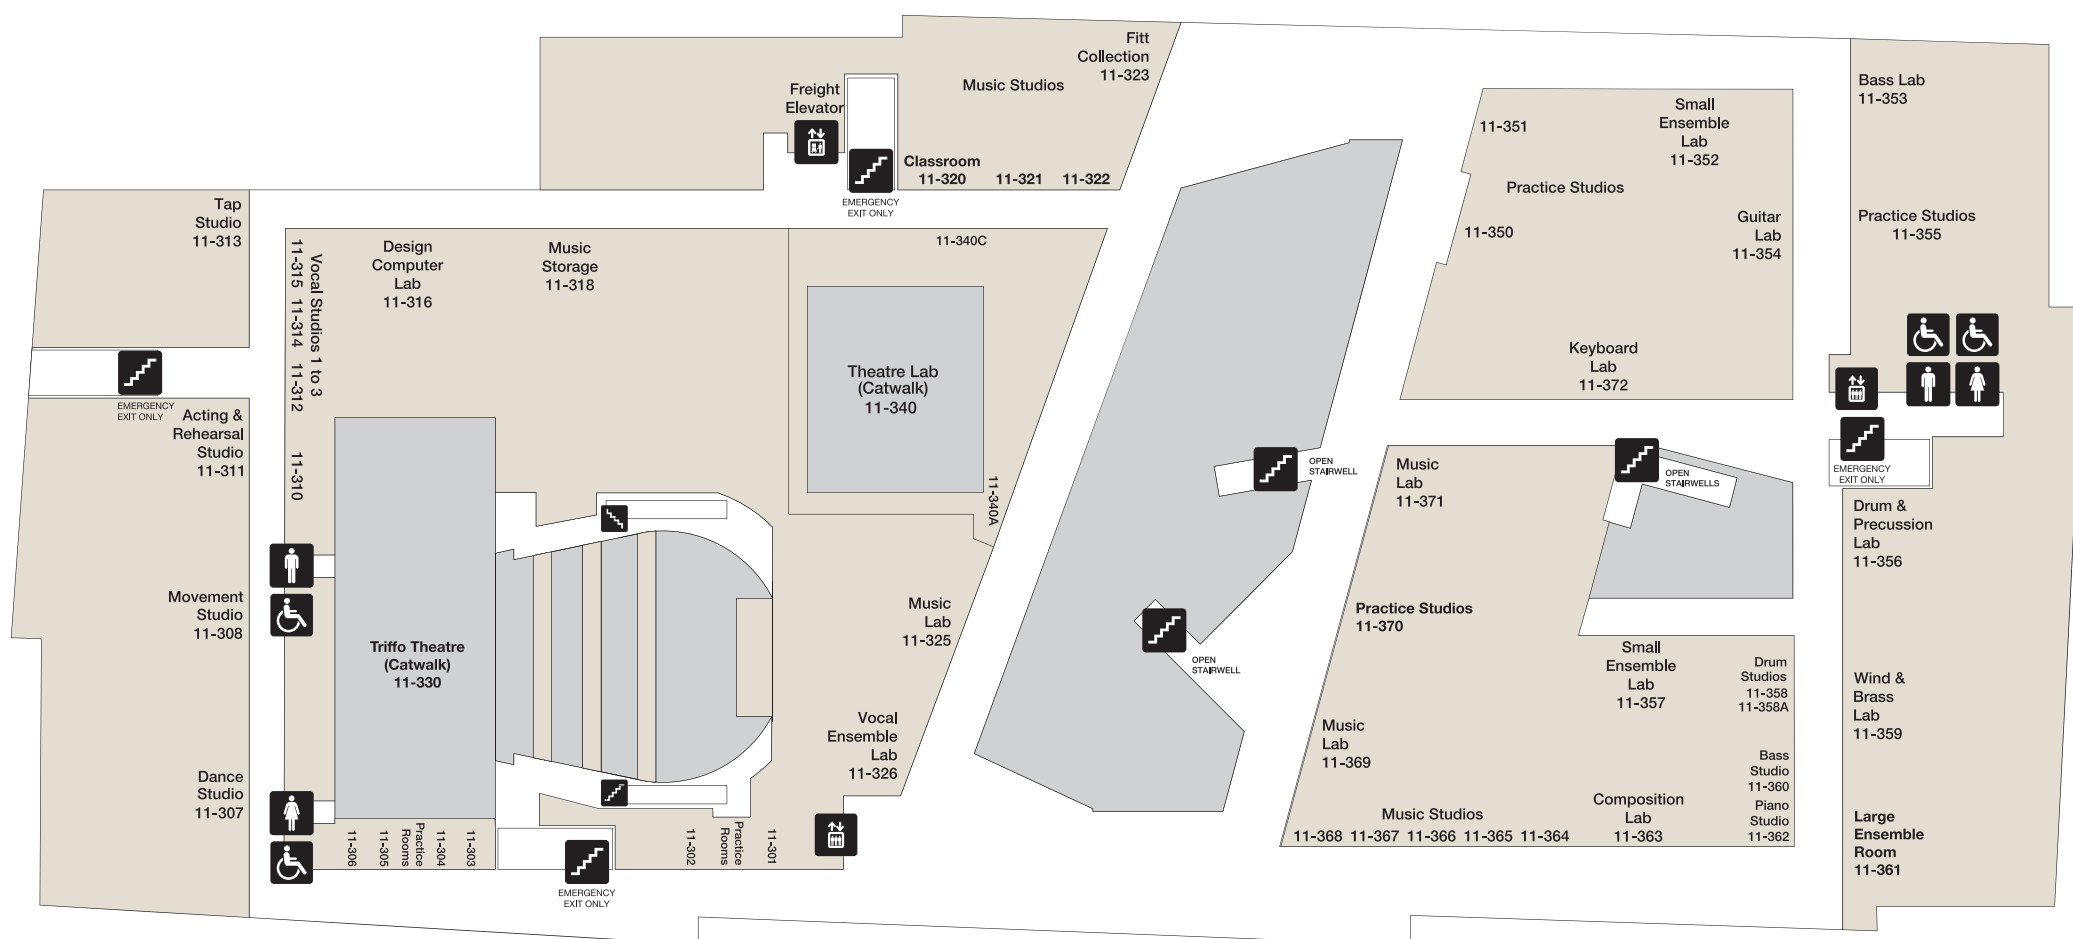

Room Numbering

Main Floor

Building 11
Allard Hall
City Centre Campus
MacEwan University

Legend

- GATE # Building Gate ID
- Clock Tower
- Parking
- Pedway
- Elevator
- Food Services
- Stair
- Washroom
- Barrier-Free Washroom
- All Gender Washroom

Room Numbering

11-212

Second Floor

Building 11
Allard Hall
City Centre Campus
MacEwan University

Legend

- Building Gate ID
- Clock Tower
- Parking
- Pedway
- Elevator
- Food Services
- Stair
- Washroom
- Barrier-Free Washroom
- All Gender Washroom

Room Numbering

Third Floor

Building 11

Allard Hall
City Centre Campus
MacEwan University

Legend

- | | | | |
|--------|------------------|--|-----------------------|
| GATE # | Building Gate ID | | Food Services |
| | Clock Tower | | Stair |
| | Parking | | Washroom |
| | Pedway | | Barrier-Free Washroom |
| | Elevator | | All Gender Washroom |

Room Numbering

11-412

Fourth

Building 11
Allard Hall
City Centre Campus
MacEwan University

Legend

- Building Gate ID
- Clock Tower
- Parking
- Pedway
- Elevator
- Food Services
- Stair
- Washroom
- Barrier-Free Washroom
- All Gender Washroom