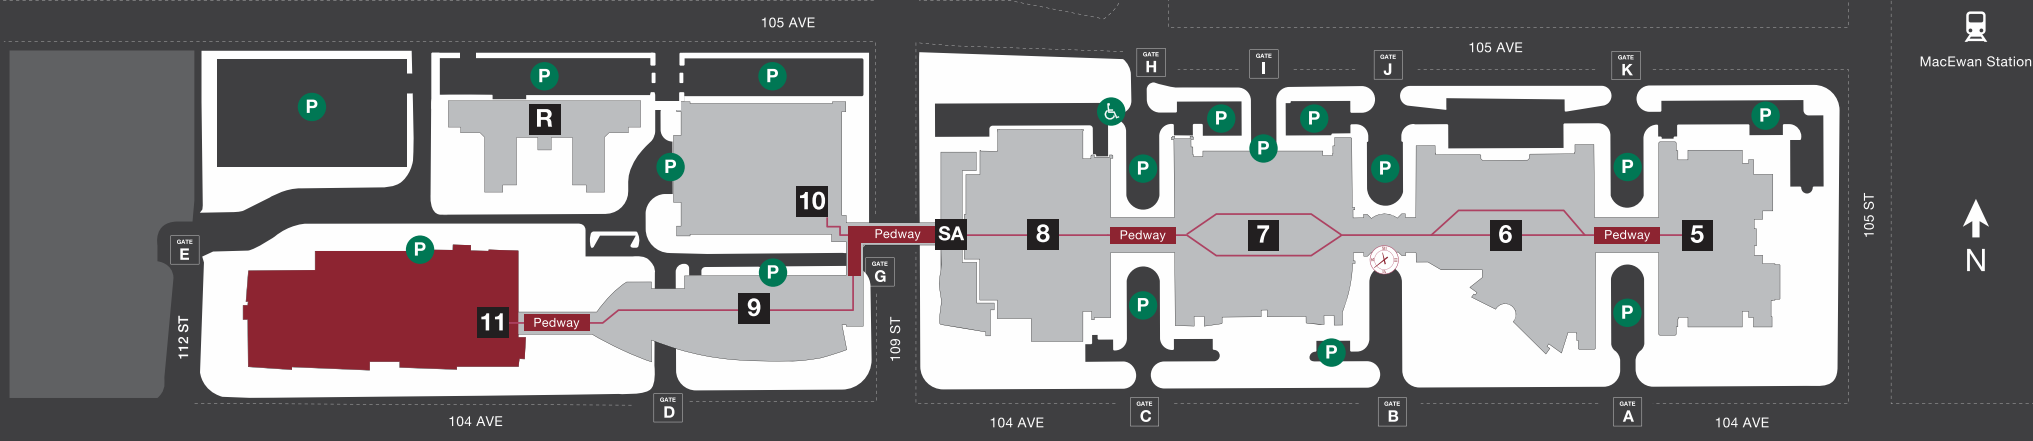

Room Numbering

11-212

Second Floor

Building 11
Allard Hall
City Centre Campus
MacEwan University

Legend

- Building Gate ID
- Clock Tower
- Parking
- Pedway
- Elevator
- Food Services
- Stair
- Washroom
- Barrier-Free Washroom
- All Gender Washroom

Room Numbering

Third Floor

Building 11

Allard Hall
City Centre Campus
MacEwan University

Legend

- | | | | |
|--------|------------------|--|-----------------------|
| GATE # | Building Gate ID | | Food Services |
| | Clock Tower | | Stair |
| | Parking | | Washroom |
| | Pedway | | Barrier-Free Washroom |
| | Elevator | | All Gender Washroom |

Room Numbering

11-412

Fourth

Building 11
Allard Hall
City Centre Campus
MacEwan University

Legend

- Building Gate ID
- Clock Tower
- Parking
- Pedway
- Elevator
- Food Services
- Stair
- Washroom
- Barrier-Free Washroom
- All Gender Washroom