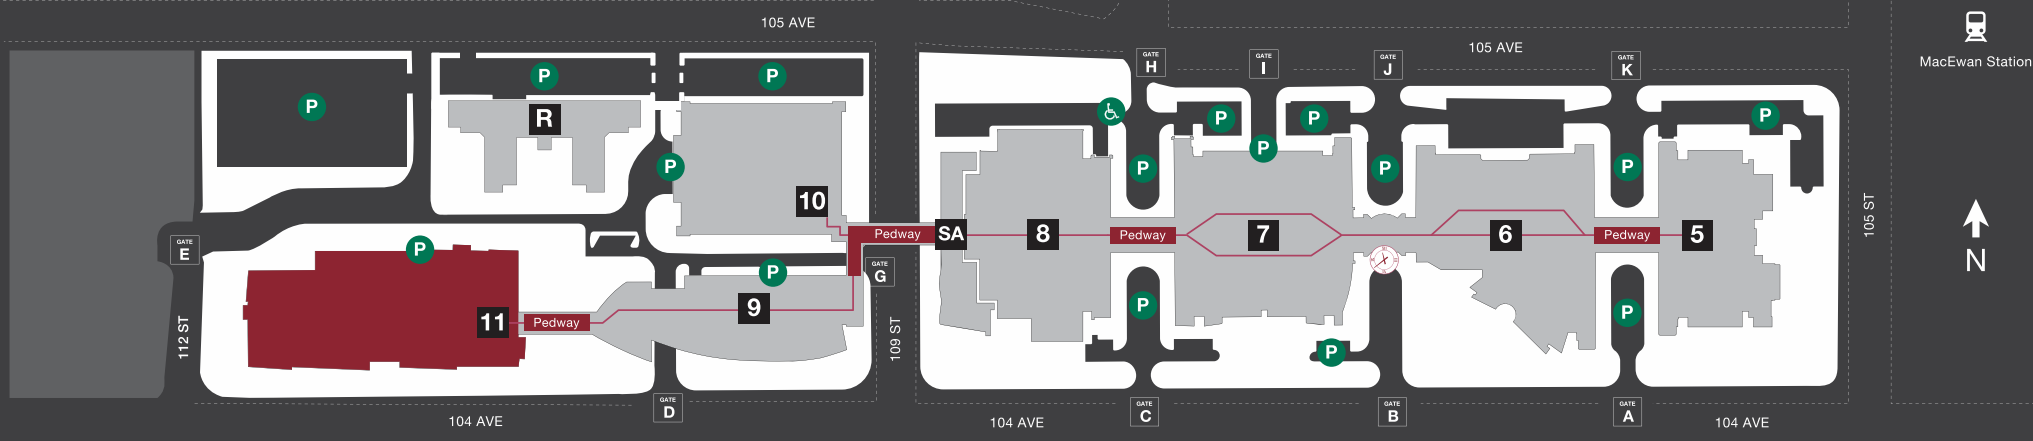

Room Numbering

Main Floor

Building 11
Allard Hall
City Centre Campus
MacEwan University

Legend

- GATE # Building Gate ID
- Clock Tower
- Parking
- Pedway
- Elevator
- Food Services
- Stair
- Washroom
- Barrier-Free Washroom
- All Gender Washroom

Room Numbering

11-212

Second Floor

Building 11
Allard Hall
City Centre Campus
MacEwan University

Legend

- Building Gate ID
- Clock Tower
- Parking
- Pedway
- Elevator
- Food Services
- Stair
- Washroom
- Barrier-Free Washroom
- All Gender Washroom