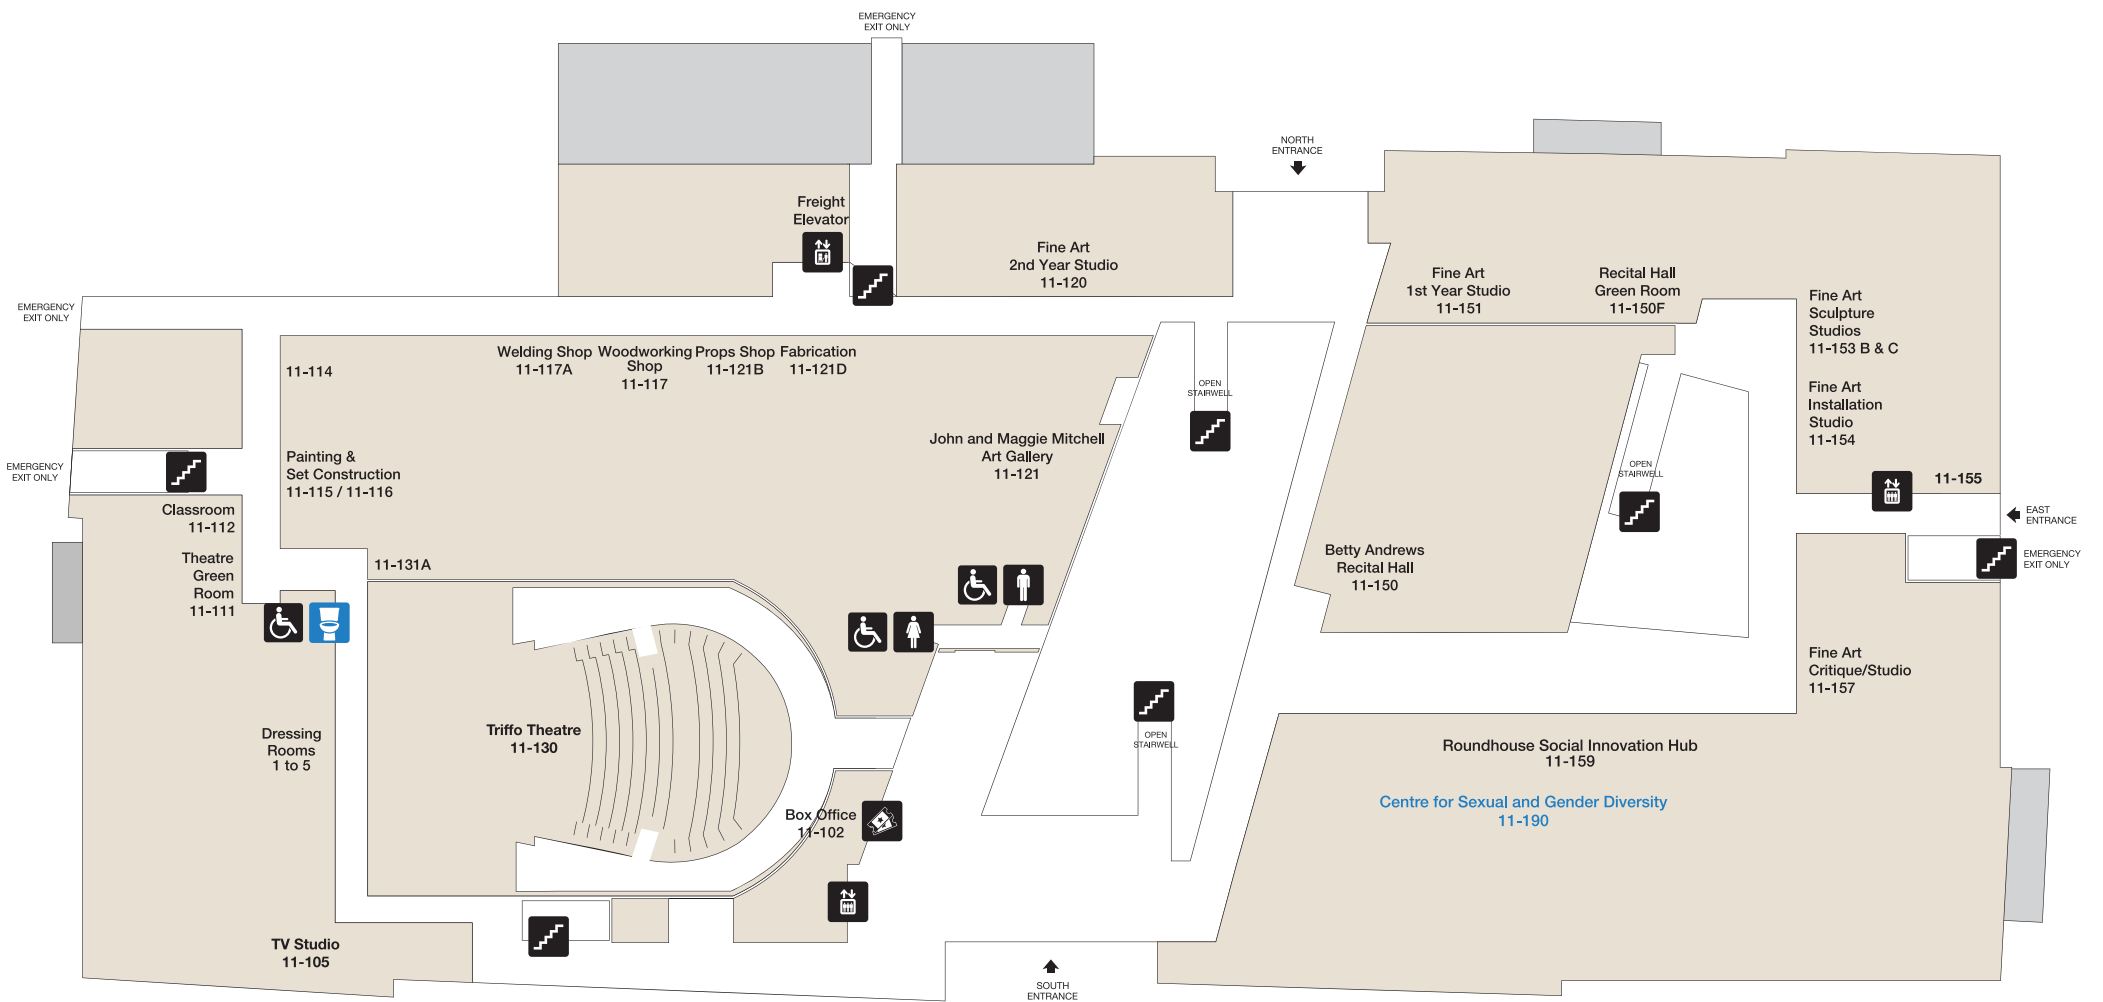

Building 11
Allard Hall
City Centre Campus
MacEwan University

Legend

- Building Gate ID
- Clock Tower
- Parking
- Pedway
- Elevator
- Food Services
- Stair
- Washroom
- Barrier-Free Washroom
- All Gender Washroom

Room Numbering

Basement, Parkade

Building 11
Allard Hall
City Centre Campus
MacEwan University

Legend

- Building Gate ID
- Clock Tower
- Parking
- Pedway
- Elevator
- Food Services
- Stair
- Washroom
- Barrier-Free Washroom
- All Gender Washroom

Room Numbering

Main Floor

Building 11
Allard Hall
City Centre Campus
MacEwan University

Legend

- GATE # Building Gate ID
- Clock Tower
- Parking
- Pedway
- Elevator
- Food Services
- Stair
- Washroom
- Barrier-Free Washroom
- All Gender Washroom

Room Numbering

11-212

Second Floor

Building 11
Allard Hall
City Centre Campus
MacEwan University

Legend

- Building Gate ID
- Clock Tower
- Parking
- Pedway
- Elevator
- Food Services
- Stair
- Washroom
- Barrier-Free Washroom
- All Gender Washroom