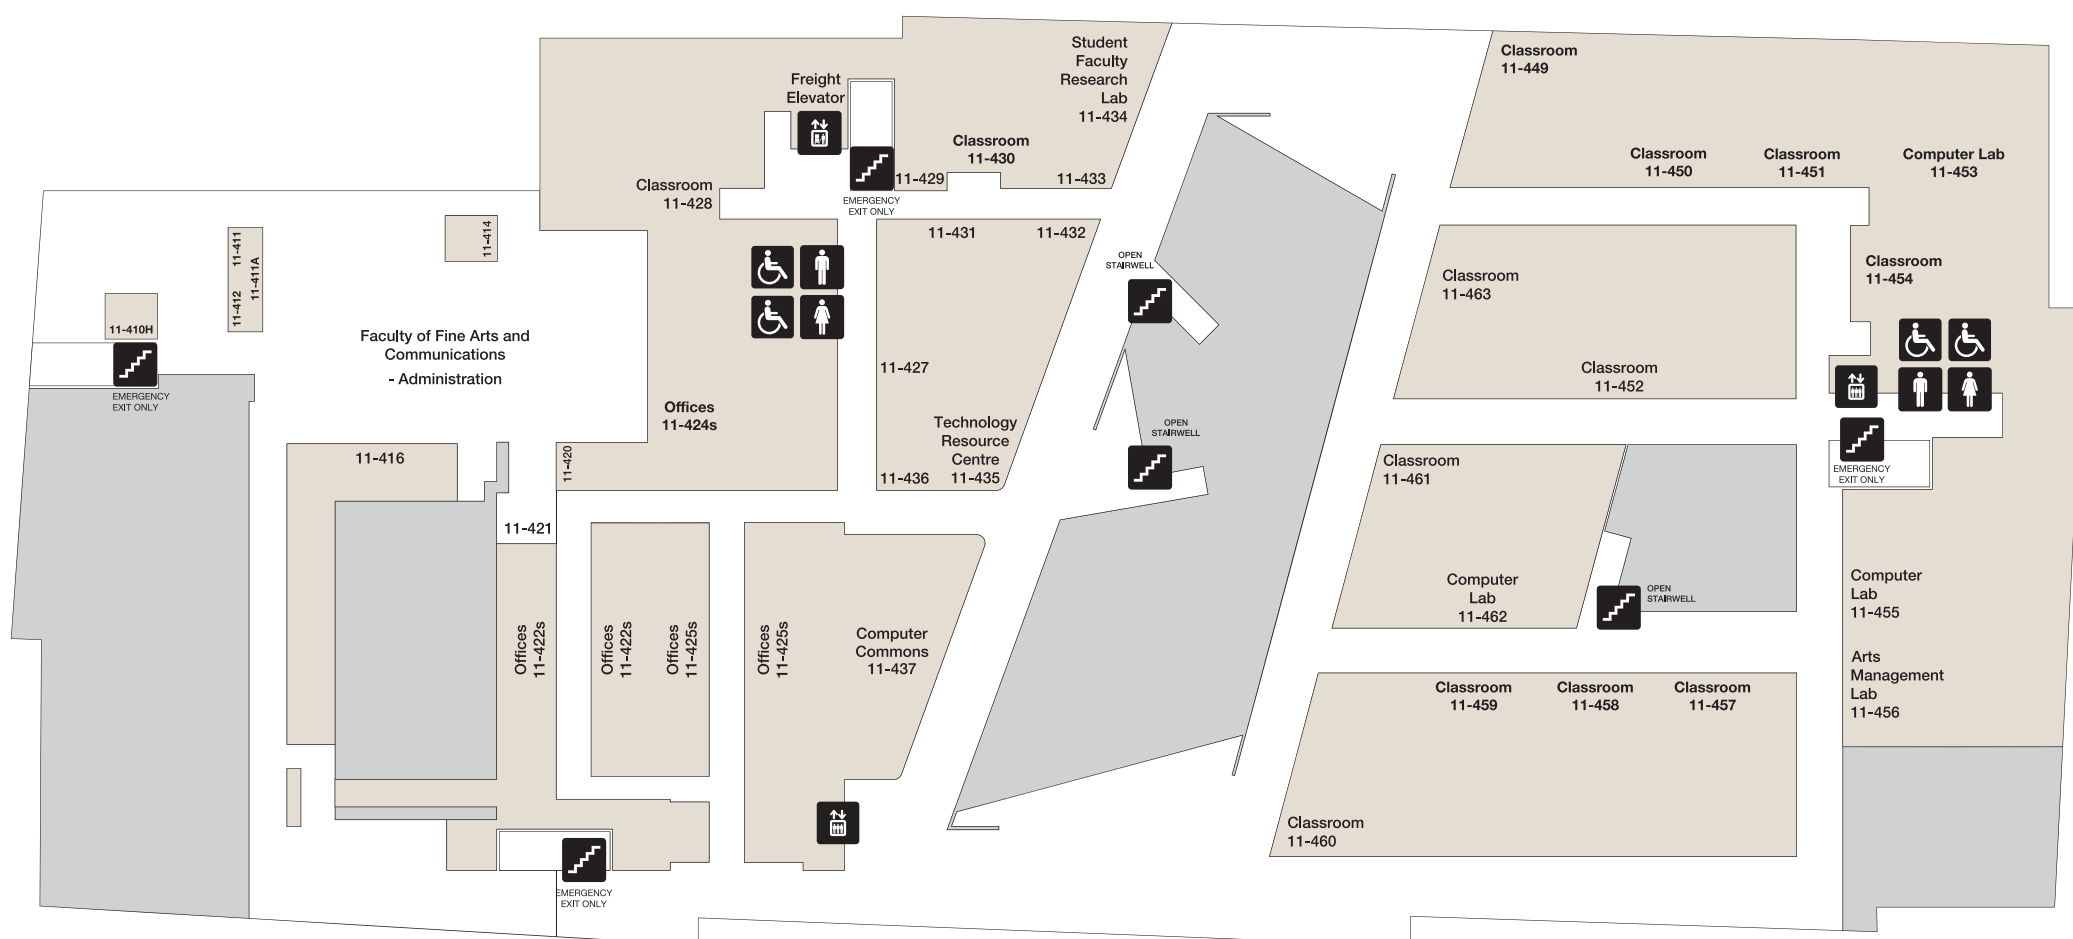

Room Numbering

11-212

Second Floor

Building 11
Allard Hall
City Centre Campus
MacEwan University

Legend

- Building Gate ID
- Clock Tower
- Parking
- Pedway
- Elevator
- Food Services
- Stair
- Washroom
- Barrier-Free Washroom
- All Gender Washroom

Room Numbering

Third Floor

Building 11

Allard Hall
City Centre Campus
MacEwan University

Legend

- | | | | |
|--------|------------------|--|-----------------------|
| GATE # | Building Gate ID | | Food Services |
| | Clock Tower | | Stair |
| | Parking | | Washroom |
| | Pedway | | Barrier-Free Washroom |
| | Elevator | | All Gender Washroom |

Room Numbering

11-412

Fourth

Building 11
Allard Hall
City Centre Campus
MacEwan University

Legend

- Building Gate ID
- Clock Tower
- Parking
- Pedway
- Elevator
- Food Services
- Stair
- Washroom
- Barrier-Free Washroom
- All Gender Washroom