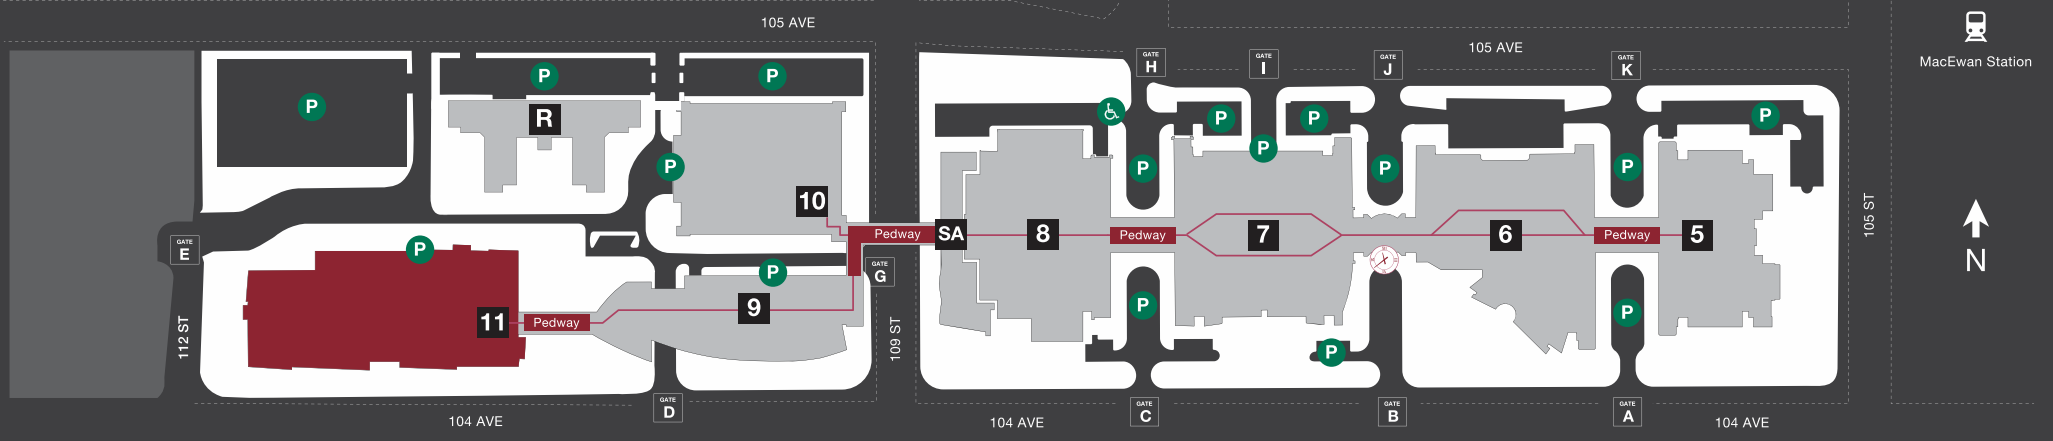

Room Numbering

Third Floor

Building 11

Allard Hall
City Centre Campus
MacEwan University

Legend

- | | | | |
|--------|------------------|--|-----------------------|
| GATE # | Building Gate ID | | Food Services |
| | Clock Tower | | Stair |
| | Parking | | Washroom |
| | Pedway | | Barrier-Free Washroom |
| | Elevator | | All Gender Washroom |

Room Numbering

11-412

Fourth

Building 11
Allard Hall
City Centre Campus
MacEwan University

Legend

- Building Gate ID
- Clock Tower
- Parking
- Pedway
- Elevator
- Food Services
- Stair
- Washroom
- Barrier-Free Washroom
- All Gender Washroom