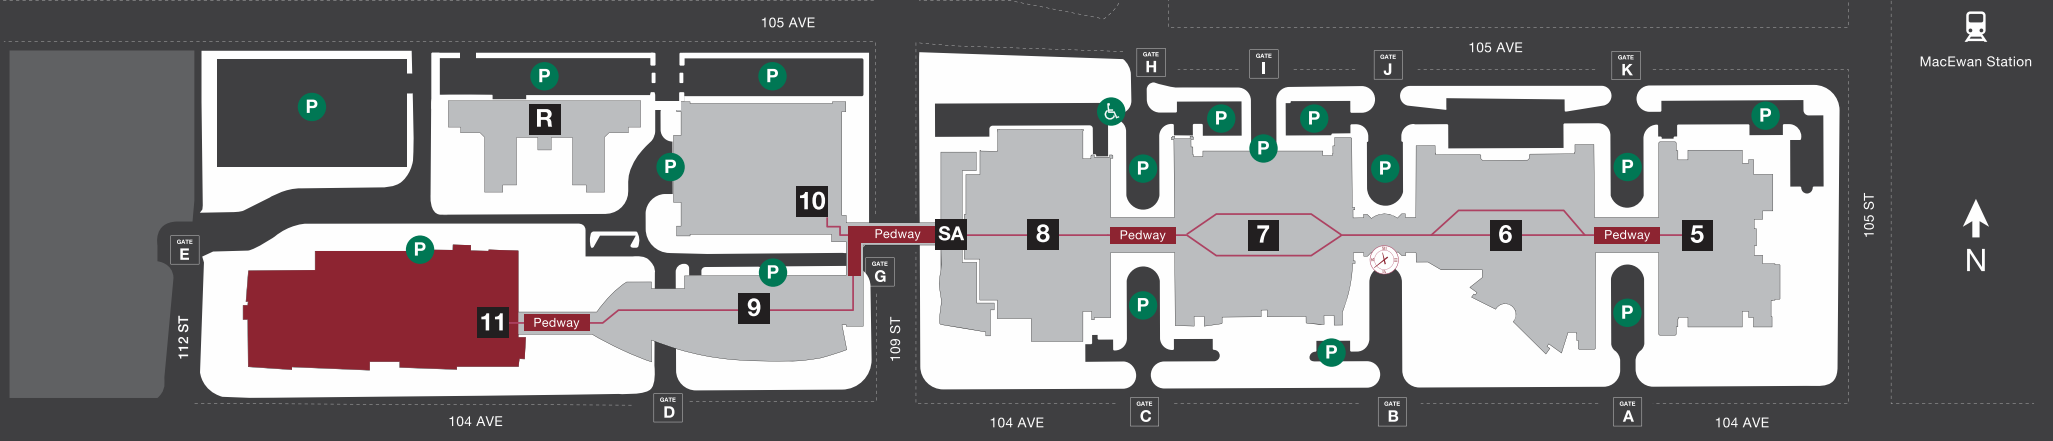

Building 11
Allard Hall
City Centre Campus
MacEwan University

Legend

- Building Gate ID
- Clock Tower
- Parking
- Pedway
- Elevator
- Food Services
- Stair
- Washroom
- Barrier-Free Washroom
- All Gender Washroom

Room Numbering

Basement, Parkade

Building 11
Allard Hall
City Centre Campus
MacEwan University

Legend

- Building Gate ID
- Clock Tower
- Parking
- Pedway
- Elevator
- Food Services
- Stair
- Washroom
- Barrier-Free Washroom
- All Gender Washroom

Room Numbering

Main Floor

Building 11
Allard Hall
City Centre Campus
MacEwan University

Legend

- GATE # Building Gate ID
- Clock Tower
- Parking
- Pedway
- Elevator
- Food Services
- Stair
- Washroom
- Barrier-Free Washroom
- All Gender Washroom

Room Numbering

11-212

Second Floor

Building 11
Allard Hall
City Centre Campus
MacEwan University

Legend

- Building Gate ID
- Clock Tower
- Parking
- Pedway
- Elevator
- Food Services
- Stair
- Washroom
- Barrier-Free Washroom
- All Gender Washroom