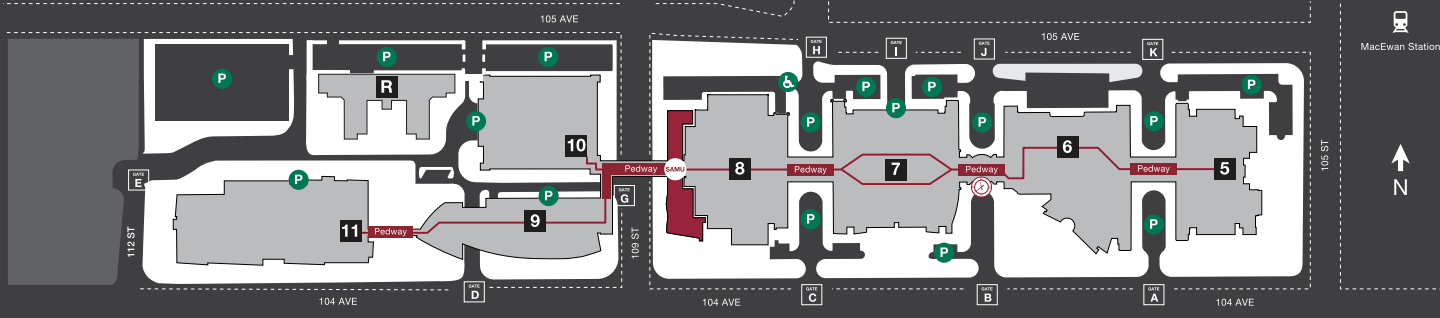

## Legend

-  Building Gate ID
-  Clock Tower
-  Parking
-  Gender Neutral Washroom
-  Elevator
-  Food Services
-  Stair
-  Washroom

## Main Floor

**SAMU**  
City Centre Campus  
MacEwan University

**Legend**

- Building Gate ID
- Clock Tower
- Parking
- Gender Neutral Washroom
- Elevator
- Food Services
- Stair
- Washroom

**Room Numbering**