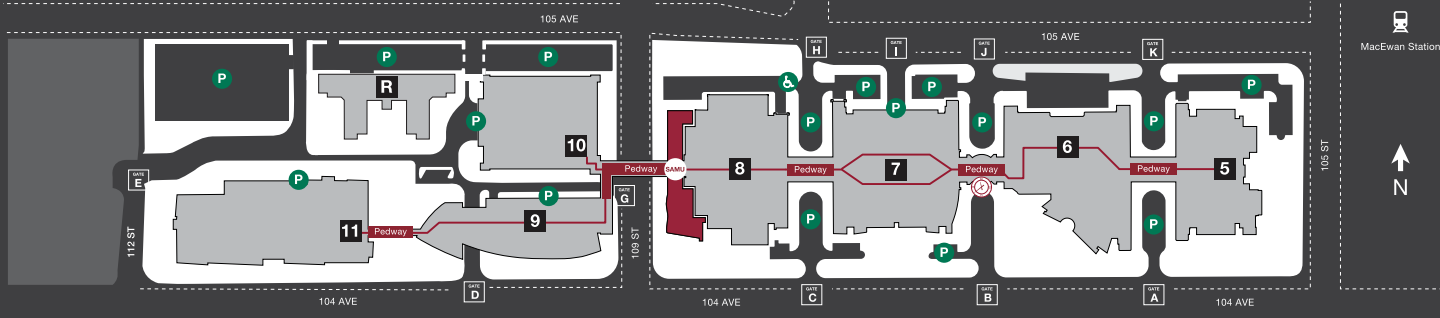

## Main Floor

**SAMU**  
City Centre Campus  
MacEwan University

**Legend**

- Building Gate ID
- Clock Tower
- Parking
- Gender Neutral Washroom
- Elevator
- Food Services
- Stair
- Washroom

**Room Numbering**

# SAMU

City Centre Campus  
MacEwan University