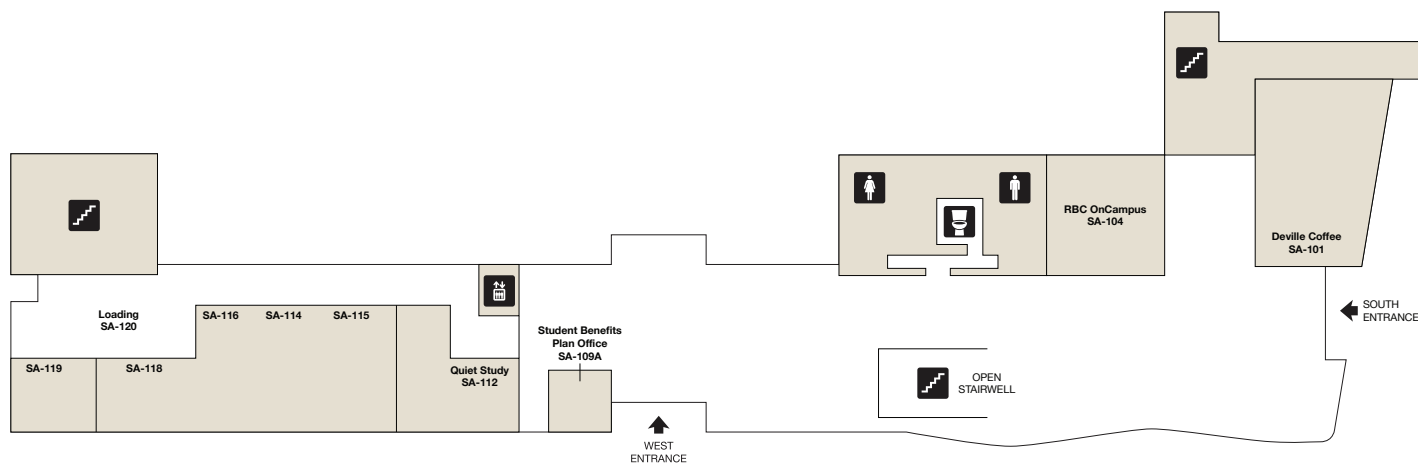

## Legend

-  Building Gate ID
-  Clock Tower
-  Parking
-  Gender Neutral Washroom
-  Elevator
-  Food Services
-  Stair
-  Washroom

## Room Numbering

## Main Floor

**SAMU**  
City Centre Campus  
MacEwan University

**Legend**

- Building Gate ID
- Clock Tower
- Parking
- Gender Neutral Washroom
- Elevator
- Food Services
- Stair
- Washroom

**Room Numbering**