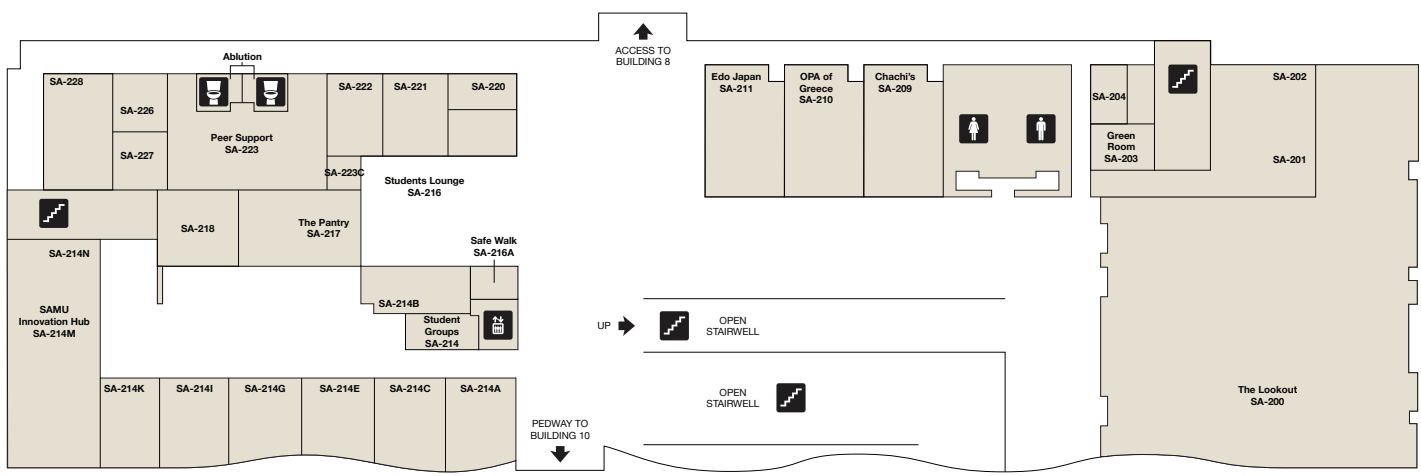

## Room Numbering

## Main Floor

**SAMU**  
City Centre Campus  
MacEwan University

**Legend**

- Building Gate ID
- Clock Tower
- Parking
- Gender Neutral Washroom
- Elevator
- Food Services
- Stair
- Washroom

**Room Numbering**

**Second Floor**

## Legend

- Building Gate ID
- Clock Tower
- Parking
- Gender Neutral Washroom
- Elevator
- Food Services
- Stair
- Washroom